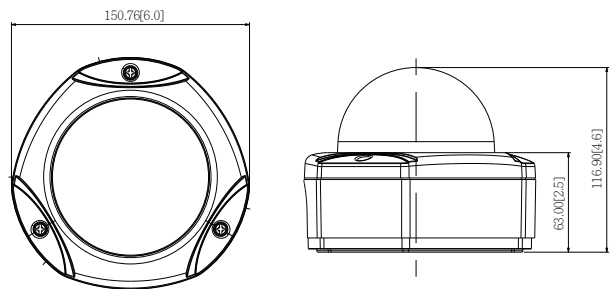

### DIMENSION DIAGRAM

Unit: mm [inch]

**• Interface**

Local Storage	MicroSDHC/MicroSDXC memory card slot (card not included)
---------------	----------------------------------------------------------

**• General**

Power Source / Consumption	PoE Class 2 (IEEE802.3af) / 3.29 W (IR on)
Weight	975 g (2.15 lb)
Dimensions (Ø x H)	150.76 mm x 116.9 mm (6" x 4.6")
Environmental Casing	Weatherproof (IP66 rated); Vandal proof(IK10 rated); Transparent dome cover
Mount Type	Surface, Pendant, Wall, Corner, Pole, Flush, Gang box
Starting Temperature	-20°C ~ 50°C (-4°F ~ 122°F)
Operating Temperature	-40°C ~ 50°C (-40°F ~ 122°F)
Operating Humidity	10% ~ 85% RH
Approvals	CE (EN 55022 Class B, EN 55024), FCC (Part15 Subpart B Class B), IK10, IP66