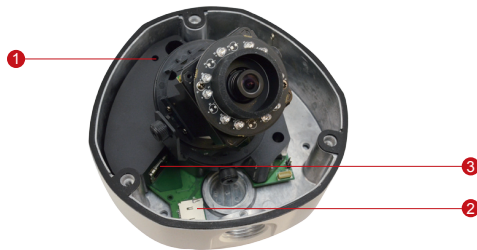

## 1MP Outdoor Dome with D/N, IR, Fixed Lens

- 1 Megapixel with 720p
- Day & Night with IR LED
- Fixed Lens with f2.93mm / F2.0
- 30 fps at 1280 x 720
- Weatherproof (IP66) and Vandal Proof (IK10)

### PHOTO INDICATION

- 1 Reset Button
- 2 MicroSDHC/MicroSDXC Card Slot
- 3 Ethernet Port

**• Lens**

Focal Length / Aperture	Fixed focal, f2.93 mm / F2.0
Iris	Fixed iris
Focus	Fixed focus
Mount Type	Board mount
Horizontal Viewing Angle	72.0°
Viewing Angle Adjustment	Pan: 0° - 350°; Tilt: 17° - 163°; Rotate: 0° - 350°

**• Interface**

Local Storage	MicroSDHC/MicroSDXC memory card slot (card not included)
---------------	----------------------------------------------------------

**• General**

Power Source / Consumption	PoE Class 2 (IEEE802.3af) / 3.29 W (IR on)
Weight	975 g (2.15 lb)
Dimensions (Ø x H)	150.76 mm x 116.9 mm (6" x 4.6")
Environmental Casing	Weatherproof (IP66 rated); Vandal proof(IK10 rated); Transparent dome cover
Mount Type	Surface, Pendant, Wall, Corner, Pole, Flush, Gang box
Starting Temperature	-20°C ~ 50°C (-4°F ~ 122°F)
Operating Temperature	-40°C ~ 50°C (-40°F ~ 122°F)
Operating Humidity	10% ~ 85% RH
Approvals	CE (EN 55022 Class B, EN 55024), FCC (Part15 Subpart B Class B), IK10, IP66